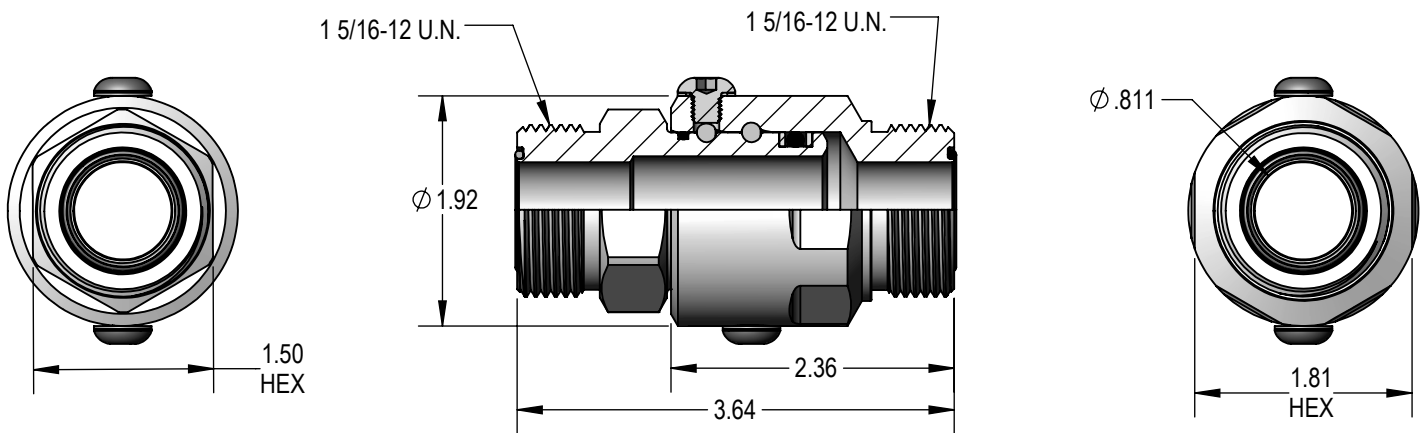

# 16 Female Face Seal (F.F.S.) X Male Face Seal (M.F.S.)

PART NUMBER  
SS 16 DB FFS 16 X MFS 16

MAXIMUM P.S.I.G.  
4,500

Not Available  
In Stainless Steel!

*Extra Heavy Duty  
Multiple Bearing Race*

# 16 Male Face Seal (M.F.S.) X Male Face Seal (M.F.S.)

PART NUMBER  
SS 16 DB MFS 16 X MFS 16

MAXIMUM P.S.I.G.  
4,500

Not Available  
In Stainless Steel!