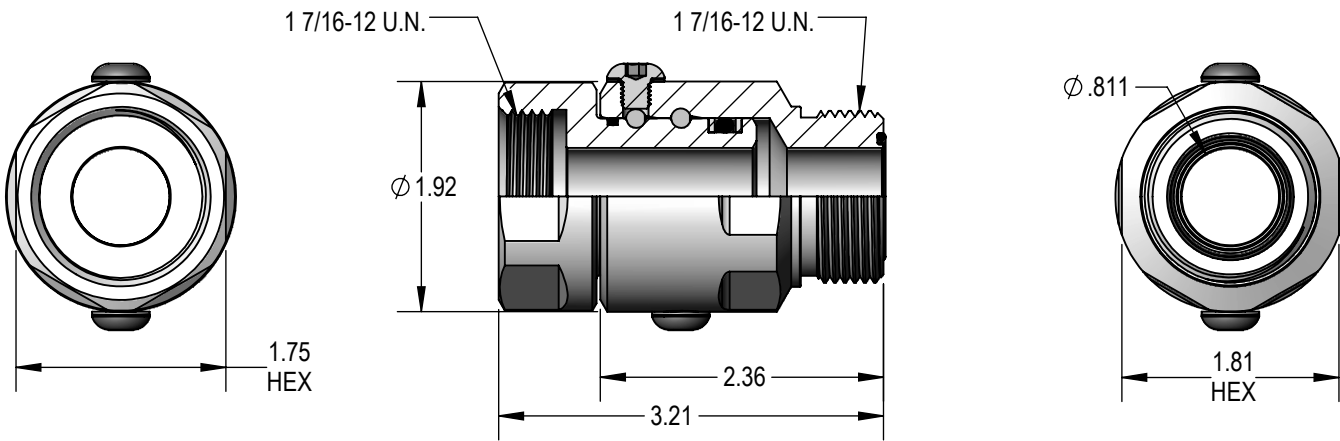

# 16 Female Face Seal (F.F.S.) X Male Face Seal (M.F.S.)

PART NUMBER  
SS 16 DB FFS 16 X MFS 16

MAXIMUM P.S.I.G.  
4,500

Not Available  
In Stainless Steel!

*Extra Heavy Duty  
Multiple Bearing Race*

# 16 Male Face Seal (M.F.S.) X Male Face Seal (M.F.S.)

PART NUMBER  
SS 16 DB MFS 16 X MFS 16

MAXIMUM P.S.I.G.  
4,500

Not Available  
In Stainless Steel!